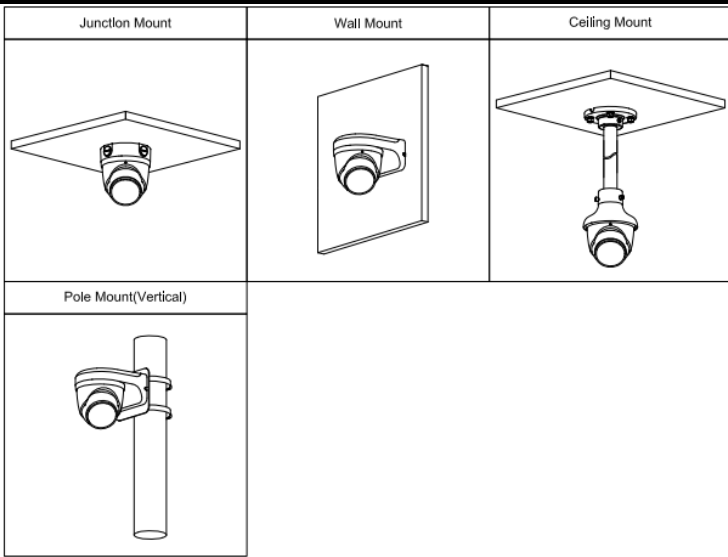

E-T528-AFD^{EVO} 4

5 MP Smart Dual Light Active Deterrence Fixed-focal Eyeball Network Camera

Accessories

PFA137

PFB205W

PFA152-E

PFA109

PFB220 C

Installation Method

Technical Specification

Camera

Image Sensor	1/2.7" CMOS
Max. Resolution	2960 (H) × 1668 (V)
ROM	128 MB
RAM	512 MB
Scanning System	Progressive
Electronic Shutter Speed	Auto/Manual 1/3 s–1/100,000 s
Min. Illumination	0.003 lux@F1.0 (Color, 30 IRE) 0.0003 lux@F1.0 (B/W, 30 IRE) 0 lux (illuminator on)
S/N Ratio	>56 dB
Illumination Distance	30 m (IR) 30 m (warm light)
Illuminator On/Off Control	Auto / Manual
Illuminator Number	1 (IR LED) 1 (warm light)
Pan/Tilt/Rotation Range	Pan: 0°–360° Tilt: 0°–78° Rotation: 0°–360°