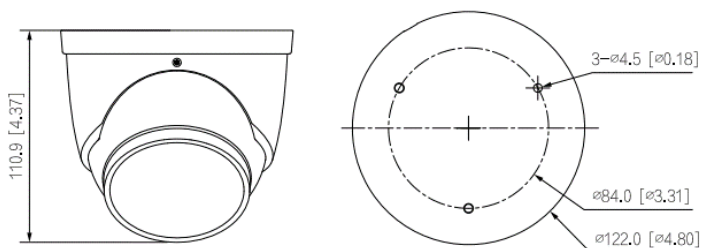

Installation Method

Technical Specification

Camera

Image Sensor	1/2.7" CMOS
Max. Resolution	2960 (H) × 1668 (V)
ROM	128 MB
RAM	512 MB
Scanning System	Progressive
Electronic Shutter Speed	Auto/Manual 1/3 s–1/100,000 s
Min. Illumination	0.003 lux@F1.0 (Color, 30 IRE) 0.0003 lux@F1.0 (B/W, 30 IRE) 0 lux (illuminator on)
S/N Ratio	>56 dB
Illumination Distance	30 m (IR) 30 m (warm light)
Illuminator On/Off Control	Auto / Manual
Illuminator Number	1 (IR LED) 1 (warm light)
Pan/Tilt/Rotation Range	Pan: 0°–360° Tilt: 0°–78° Rotation: 0°–360°

Dimensions mm (inch)

Technical Specification

Lens

Lens Type	Fixed-focal				
Lens Mount	M12				
Focal Length	2.8 mm				
Field of View	2.8 mm: H: 97°; V: 70°; D: 128°				
Iris Control	Fixed				
Close Focus Distance	2.8 mm: 1.5 m (4.92 ft)				
DORI Distance	Lens	Detect	Observe	Recognize	Identify
	2.8 mm	66.0 m	26.4 m	13.2 m	6.6 m